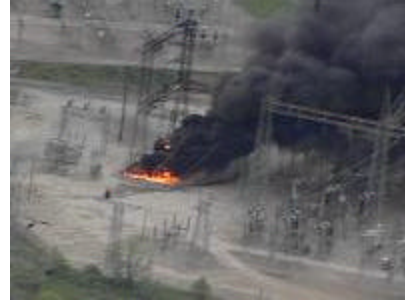

## Photos of the Twin Branch substation explosion and fire

*Posted: 2004-05-07 17:03:40*

*Last Updated: 2004-05-07 17:03:40*

The first images of the black smoke over Michiana courtesy of Skyview16

NewsChopper 16 quickly took to the air and saw this cloud streaming across Mishawaka into South Bend

On the ground, people could see the dense smoke billowing above the trees

This photo was taken by eye witness Mark Manninen just moments after the substation exploded

The smoke was so heavy it darkened the sky

As NewsChopper 16 approached the scene, flames were clearly visible at the base of the smoke

Mishawaka Police Corporal Mike Thompson snapped this digital picture just moments after he heard the explosions

NewsChopper 16 circled the area for a few moments and were able to see the flames leaping up to 150 feet in the air

Hours after the fire, the substation continued to smolder